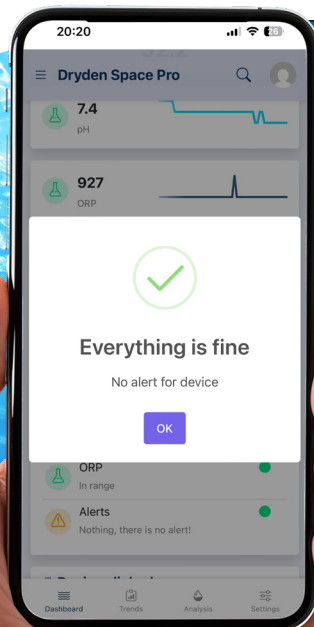

Sensor calibration

→ Freezing

→ Low salinity

→ Chemical drum level

→ Low flow rate

→ Leak detection

→ Excessive

High pressure

Monitoring	Water Balance	Disinfection	Water Refills
 Predictive pool protection	 Liquid pH Pump Control	 OR  Liquid chlorine Pump Control Electrolyser control or DA-GEN SPACE*	 Magnetic Valve Control

\* More information on page 6