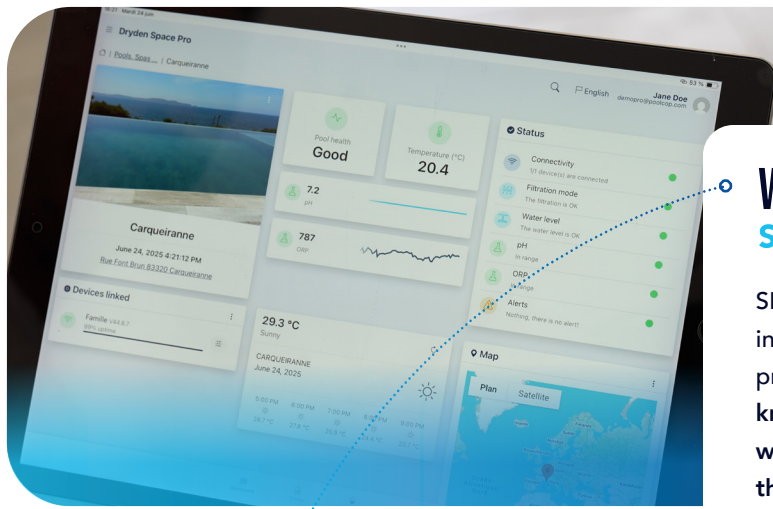

SMART SENSORS / FLOWMETER

SPACE CONTROL UNIT

SPACE APP

CONNECTS TO YOUR POOL EQUIPMENT

## WHERE OTHER SYSTEMS MONITOR... SPACE Learns. It Predicts. It Protects.

SPACE learns how your pool behaves, analyses the water in real time, detects even the slightest deviation, and sends predictive alerts before anything goes wrong. Your technician knows exactly what's happening, what to do, and when—without even stepping on-site. Issues can be solved before they escalate, or before you even notice.