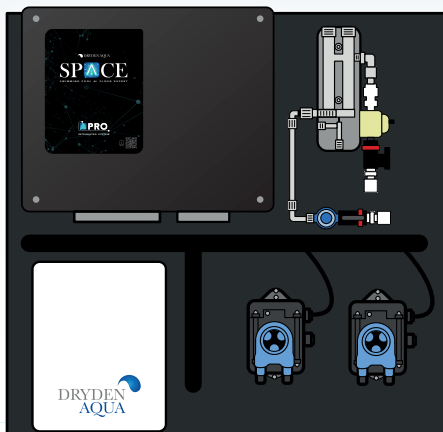

DAISY® + DA-GEN® = DAISY+ Swim in Drinking Water!

Compatible with both SPACE Satellite and SPACE PRO, the DA-GEN® is a disinfection system that generates free radicals (hydrolysis) and chlorine (electrolysis). Free radicals (OH* and O*) are highly efficient oxidants with the great advantage they do not form any harmful disinfection by-products. With DAISY®, the DA-GEN® provides perfect water quality producing only a very small amount of chlorine and a maximum of free radicals! Pool water disinfected in this way is of drinking water quality – crystal clear and with no chlorine smell!

Only 1g/l of salt needed!