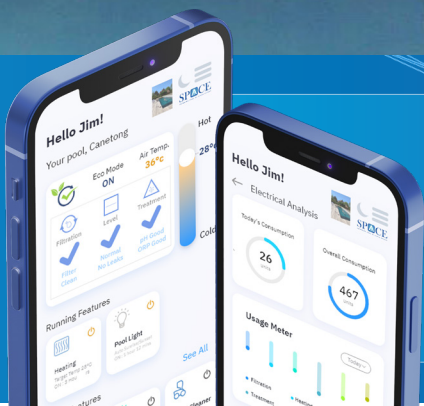

**THE SMARTEST ALL-IN-ONE SYSTEM FOR TOTAL POOL CONTROL**

**17 RELAYS**

Fully open system, compatible with 3<sup>rd</sup> party equipment

**Your pool stops evaporation and energy loss**

Designed for overflow pools, the ECO Mode works with the Besgo 3-way valve to automatically switch filtration to the bottom drain of your pool when temperatures drop. This stops evaporation, preserves heat, and cuts energy bills.

**BOOST EFFICIENCY, MAXIMISE COST SAVINGS, AND GAIN COMPLETE REMOTE CONTROL OVER YOUR POOL INSTALLATION WITH SPACE PRO.**

# SPACE WITH DAISY+ SWIM IN DRINKING WATER!

Watch the  
DAISY® Video